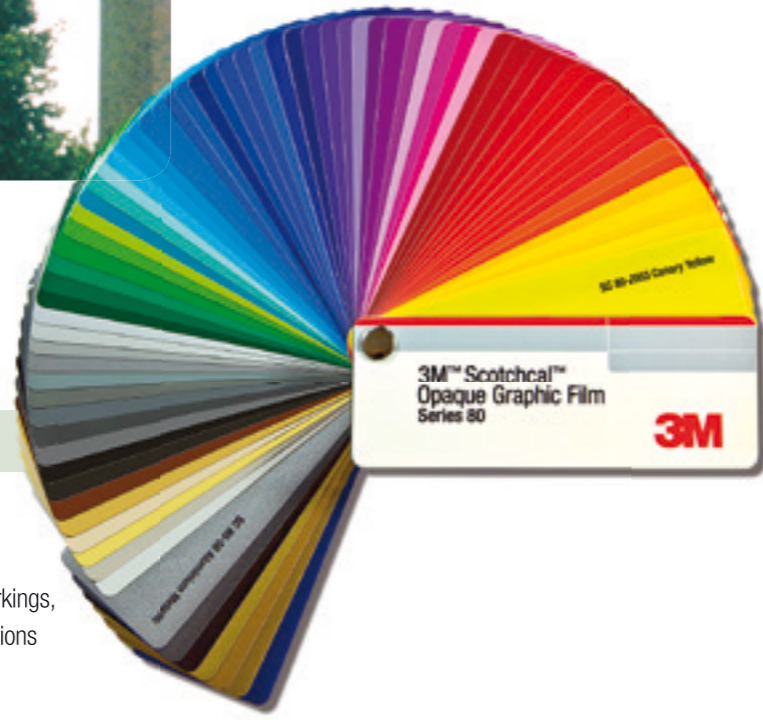

Product Data

- **Suitable graphic production processes**

Hand, die and electronic cutting

All Colours with Pantone references are a simulation of a PANTONE®-identified Colour standard.
Evaluation illuminant: D6500K a viewed in the Pantone® Viewing light.
Consult current PANTONE Colour Publications for accurate Colour.
PANTONE® is the property of Pantone, Inc. ©Pantone, Inc., 2010

3M Distributor

3M Commercial Graphics Colour Card Reference Guide